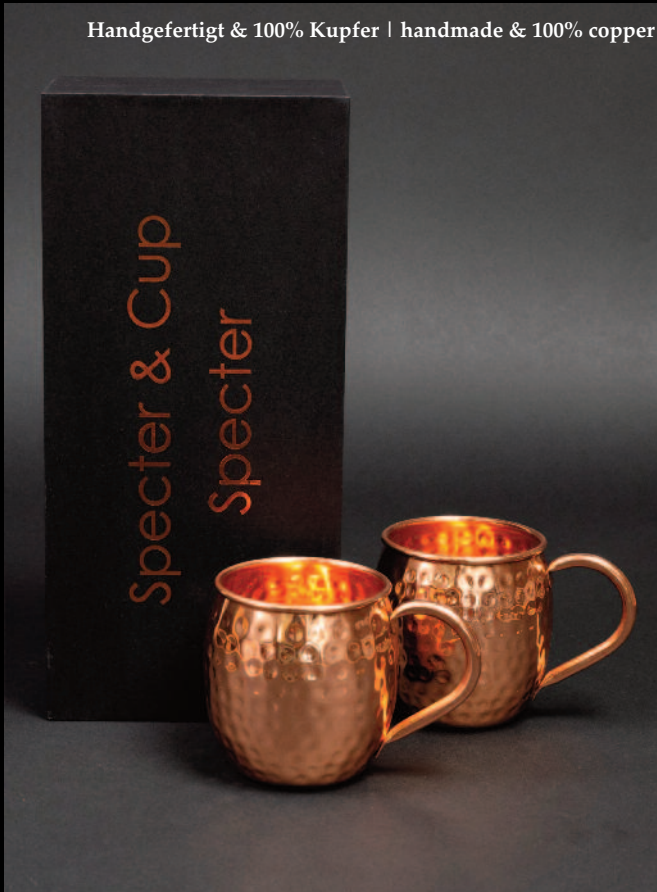

E11 Matteo V 500 ml
Kupferbecher (einzeln) |
single copper cup

Handgefertigt & 100% Kupfer | handmade & 100% copper

P211 Specter V 500 ml
Mule Kupferbecher 2er Set |
mule copper cups set of 2